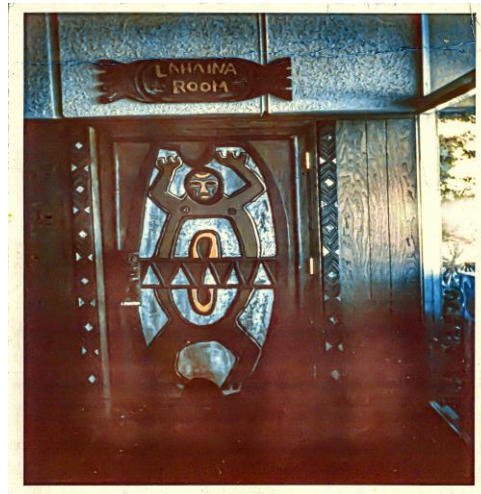

SVEN KIRSTEN

WELCOME
PETER & SVEN

GEORGE ALLARDICE
entertains nightly in the intimate setting of the Lahaina Room. Great tropical drinks, lush tropical decor.

THE GUADALAJAR ABOYS
entertain in the Vista Lounge, playing music of yesterday and today, for your listening and dancing pleasure.

The Terrace Room-Excellent cuisine with view.

Jerry Bruss' **OCOTILLO LODGE**

1111 East Palm Canyon Drive Palm Springs, Calif 92262 (714) 327-1141

Orange 1.75 with fresh fruit	Green Dragon 1.25 with fresh fruit & kiwi	Bombardier for 2 with fresh fruit 2.50	Hawaiian .85 or Red-Head .85	Trade Winds 1.00 for daily
Parrot 1.75 with fresh fruit	Parrot's Downfall 1.50 2 new happen to you!	Pineapple 2.00 2 & 2 glasses	Gold Cup 1.25 like small 'parrot'	Photo's Punch get it now priced! 1.00
Foxy Cutter 1.75 your own style	Wishes 1.25 with assortment of the bar	Pe Aie 2.00 mixed - fresh & frozen	Wishes 1.25 with assortment of the bar	Coverage 1.00 caramel collection
Mojo 1.80 with fresh fruit	Wishes 1.25 with assortment of the bar	Suspension 1.25 with fresh fruit	Take 3.00 with fresh fruit	Head Hunter 2.00 the coconut is yours!